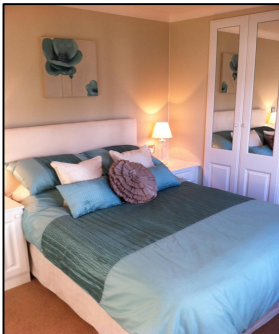

FOR SALE
(01582) 723756

3 The Laurels
Luxury Show Home
Chatsworth Gold 42ft x 22ft £189,000

Accommodation briefly comprises:

Entrance hall

Spacious lounge and dining area

Fully fitted kitchen

Master double bedroom with fitted wardrobes and en-suite shower room

Double bedroom with fitted wardrobes bathroom

Airing cupboard

Private garden and parking

For viewing please call McFarland Park & Leisure Homes on 01582 723756